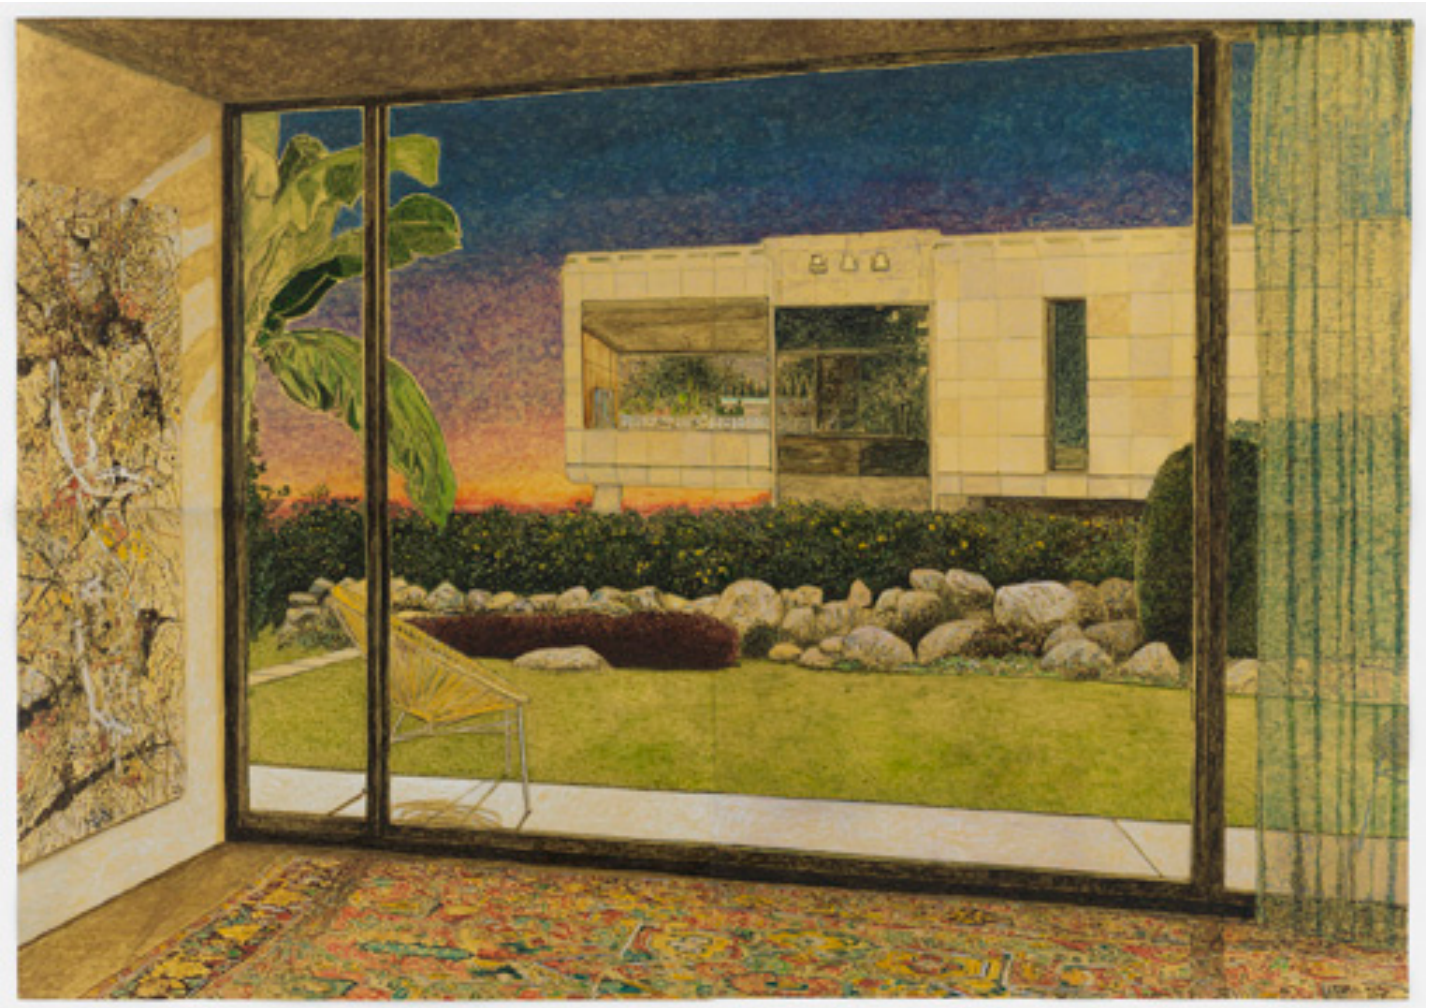

Alexander and Bonin

Stefan Kürten, *Slowly goes the Night*, 2018
23 ½ x 33 in/60 x 84 cm
SK-18-DR-500