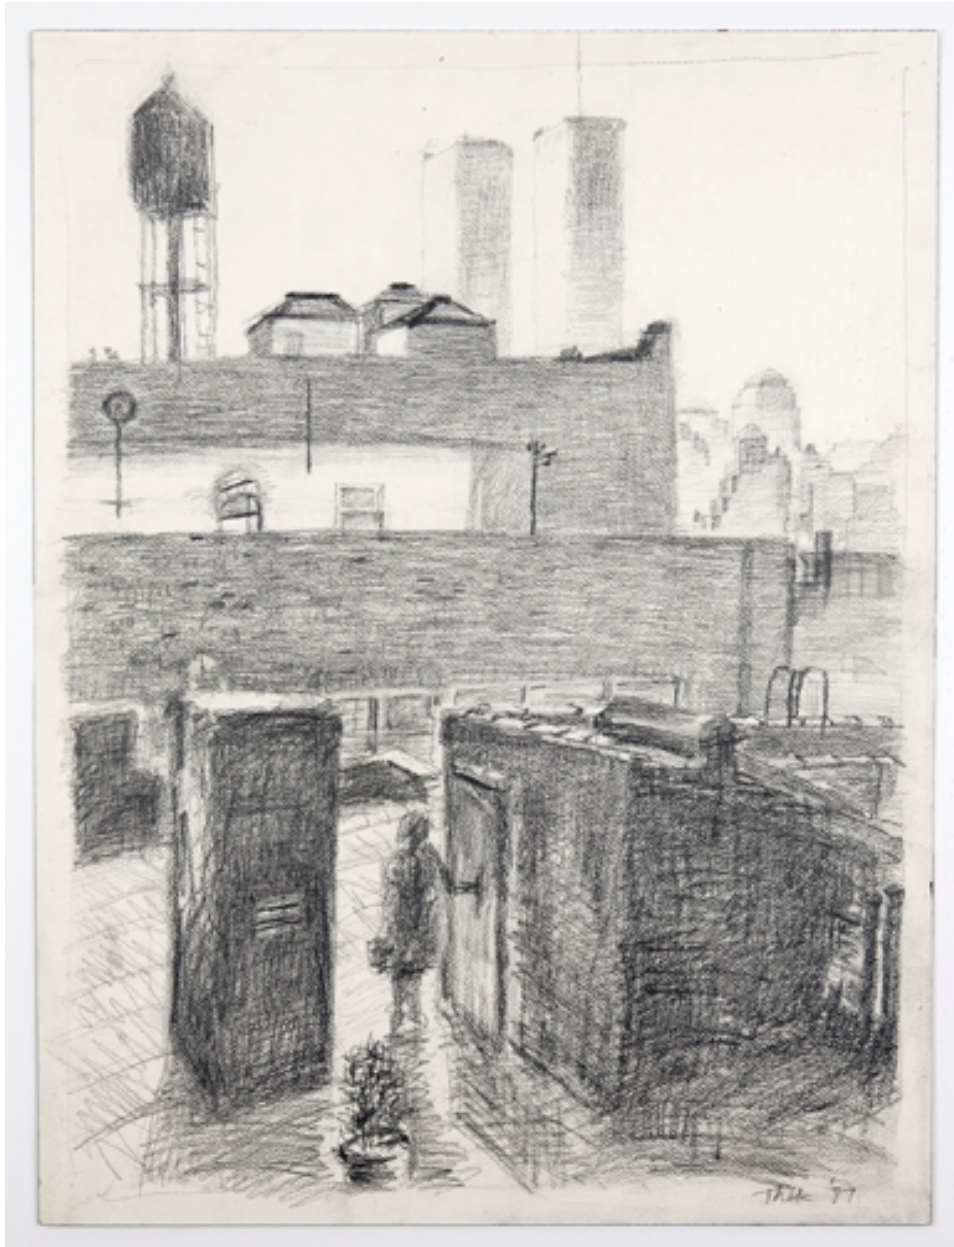

Alexander and Bonin

Paul Thek, Cityscape: Watering the Plants, 1987
23 1/2 x 17 1/2 in/60 x 43 cm
PAT-87-DR-007