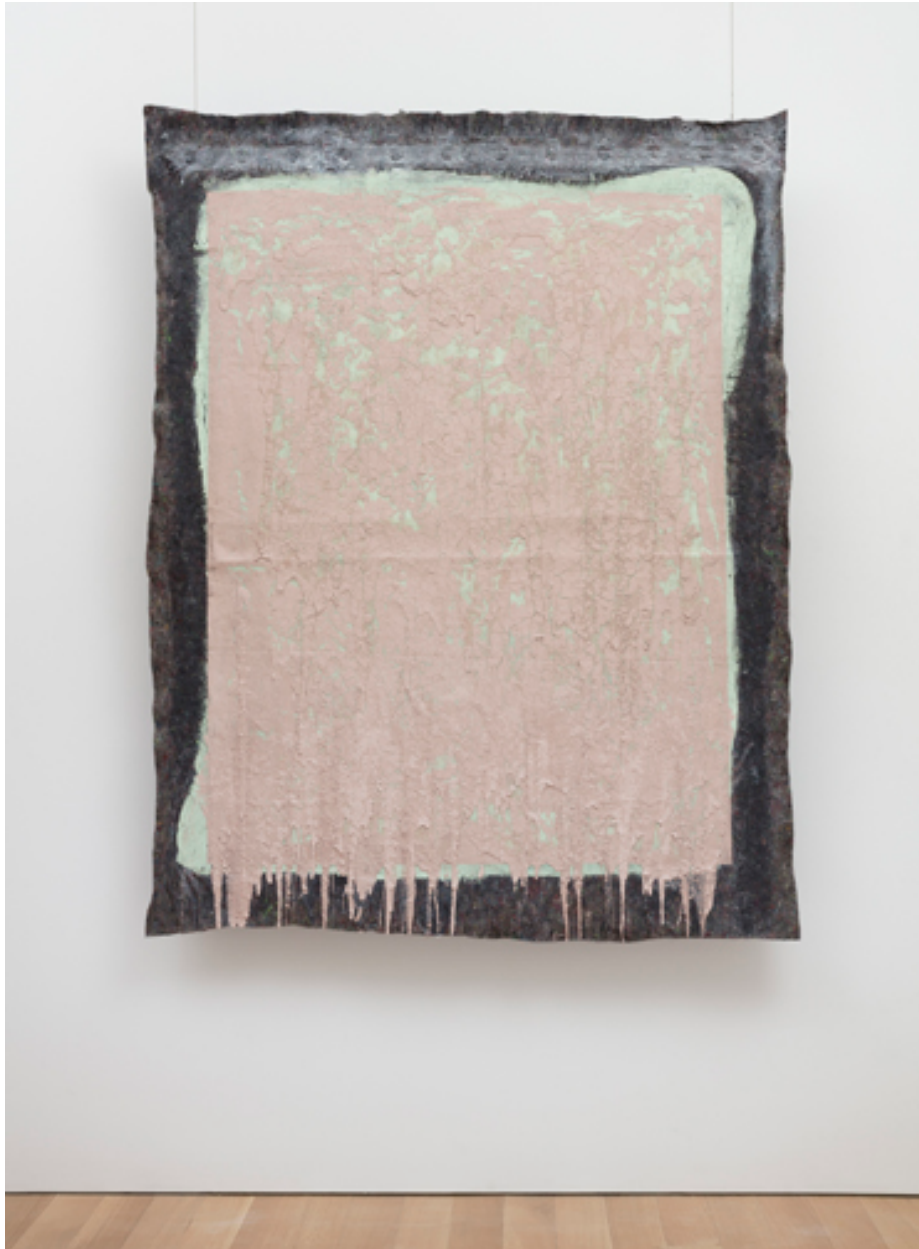

Alexander and Bonin

Carlos Bunga, Hanging Painting #1, 2016
78 3/4 x 61 in/200 x 155 cm
CB-16-PA-009