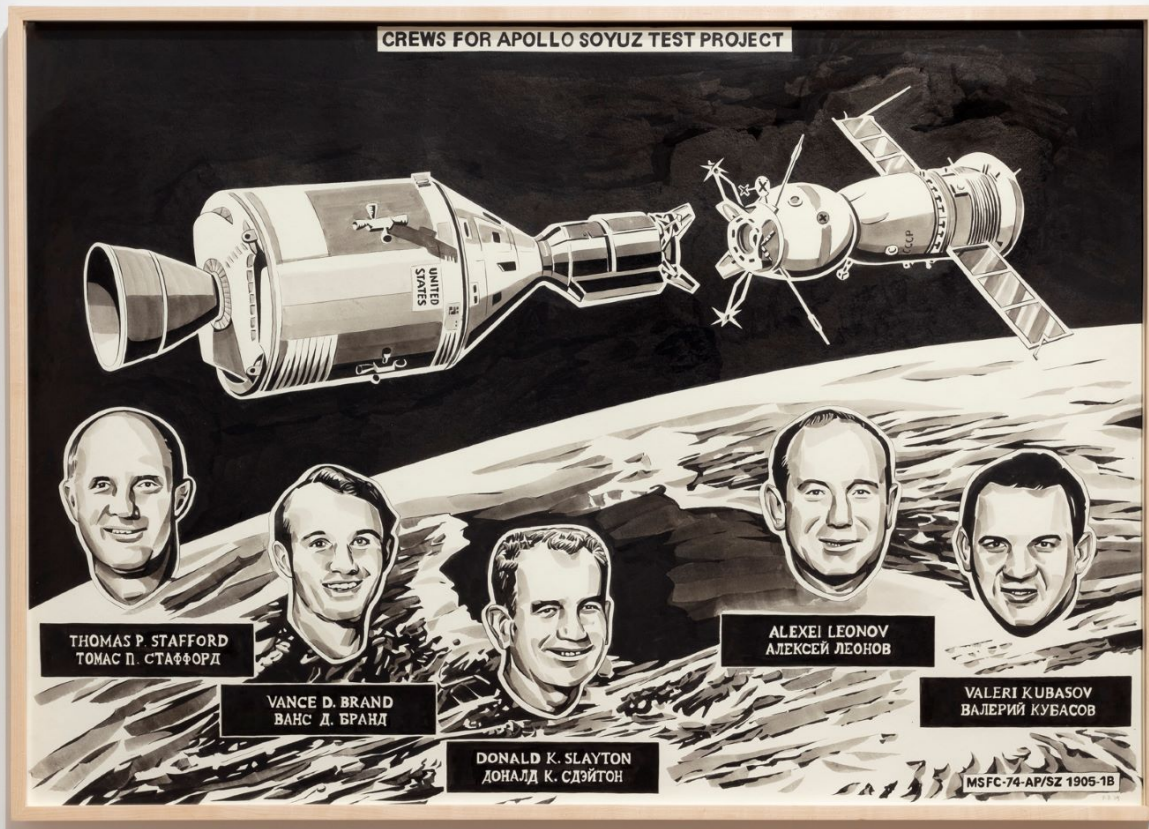

# Alexander and Bonin

Fernando Bryce, Apollo Soyuz, 2019  
27 1/2 x 39 3/8 in/70 x 100 cm  
FB-19-DR-035