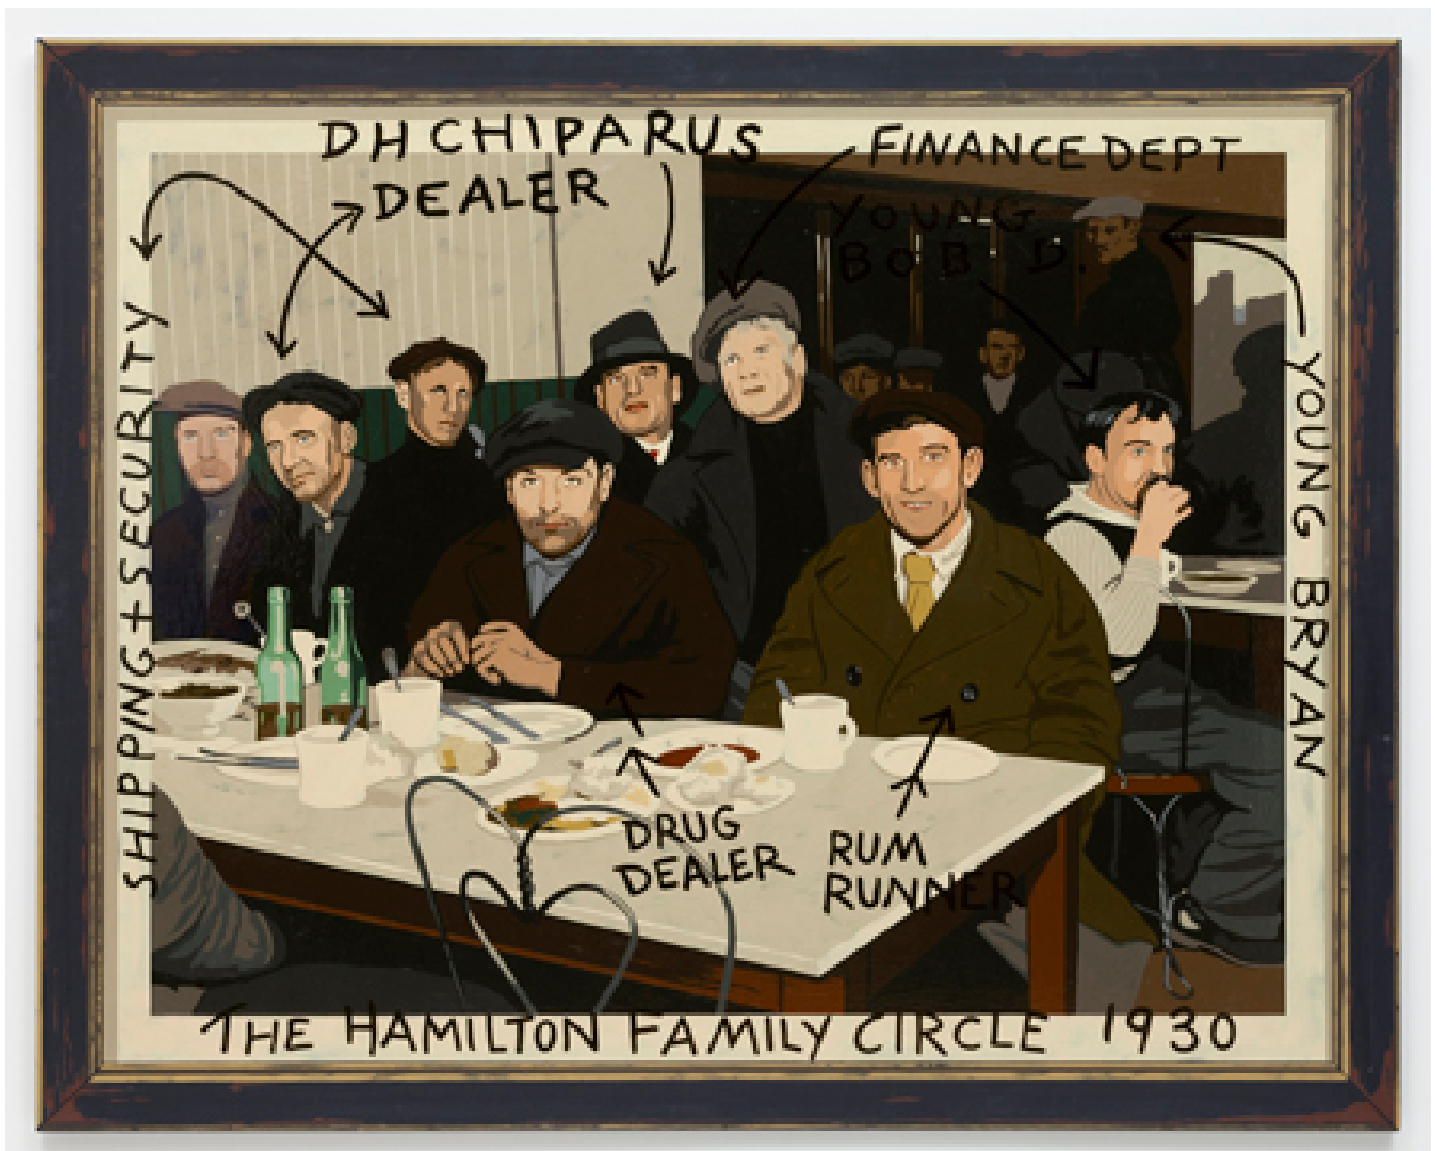

Alexander and Bonin

Matthew Benedict, Supper in the Underworld, 2015
48 x 60 in/122 x 152 cm
MATB-15-PA-195