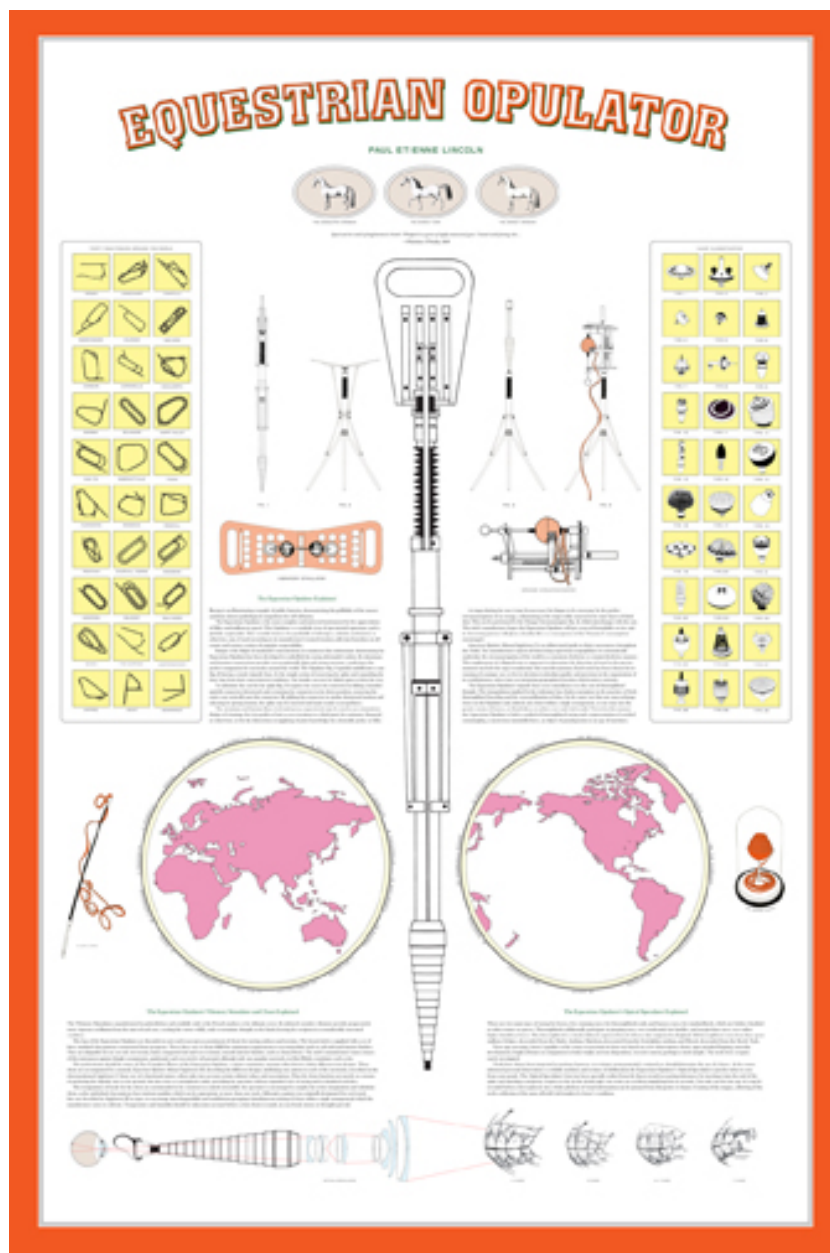

# Alexander and Bonin

Paul Etienne Lincoln, Equestrian Opulator, 2010  
53 x 35 in/134.5 x 89 cm  
PEL-10-PR-018