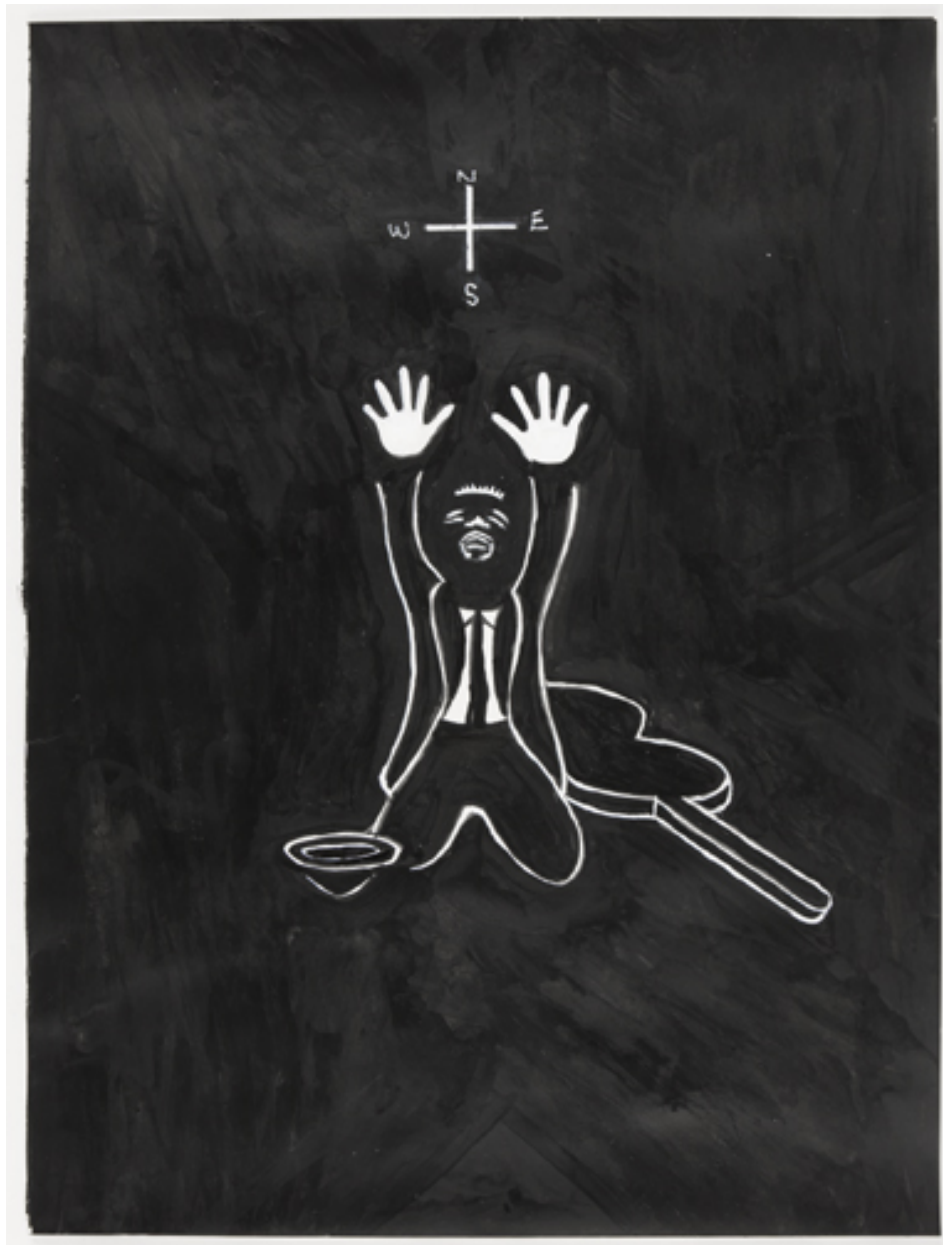

Alexander and Bonin

Willie Cole, *Crossroad Blues*", 2010
23 x 17 1/2 in/ 53.3 x 44.5 cm
WIC-10-DR-058