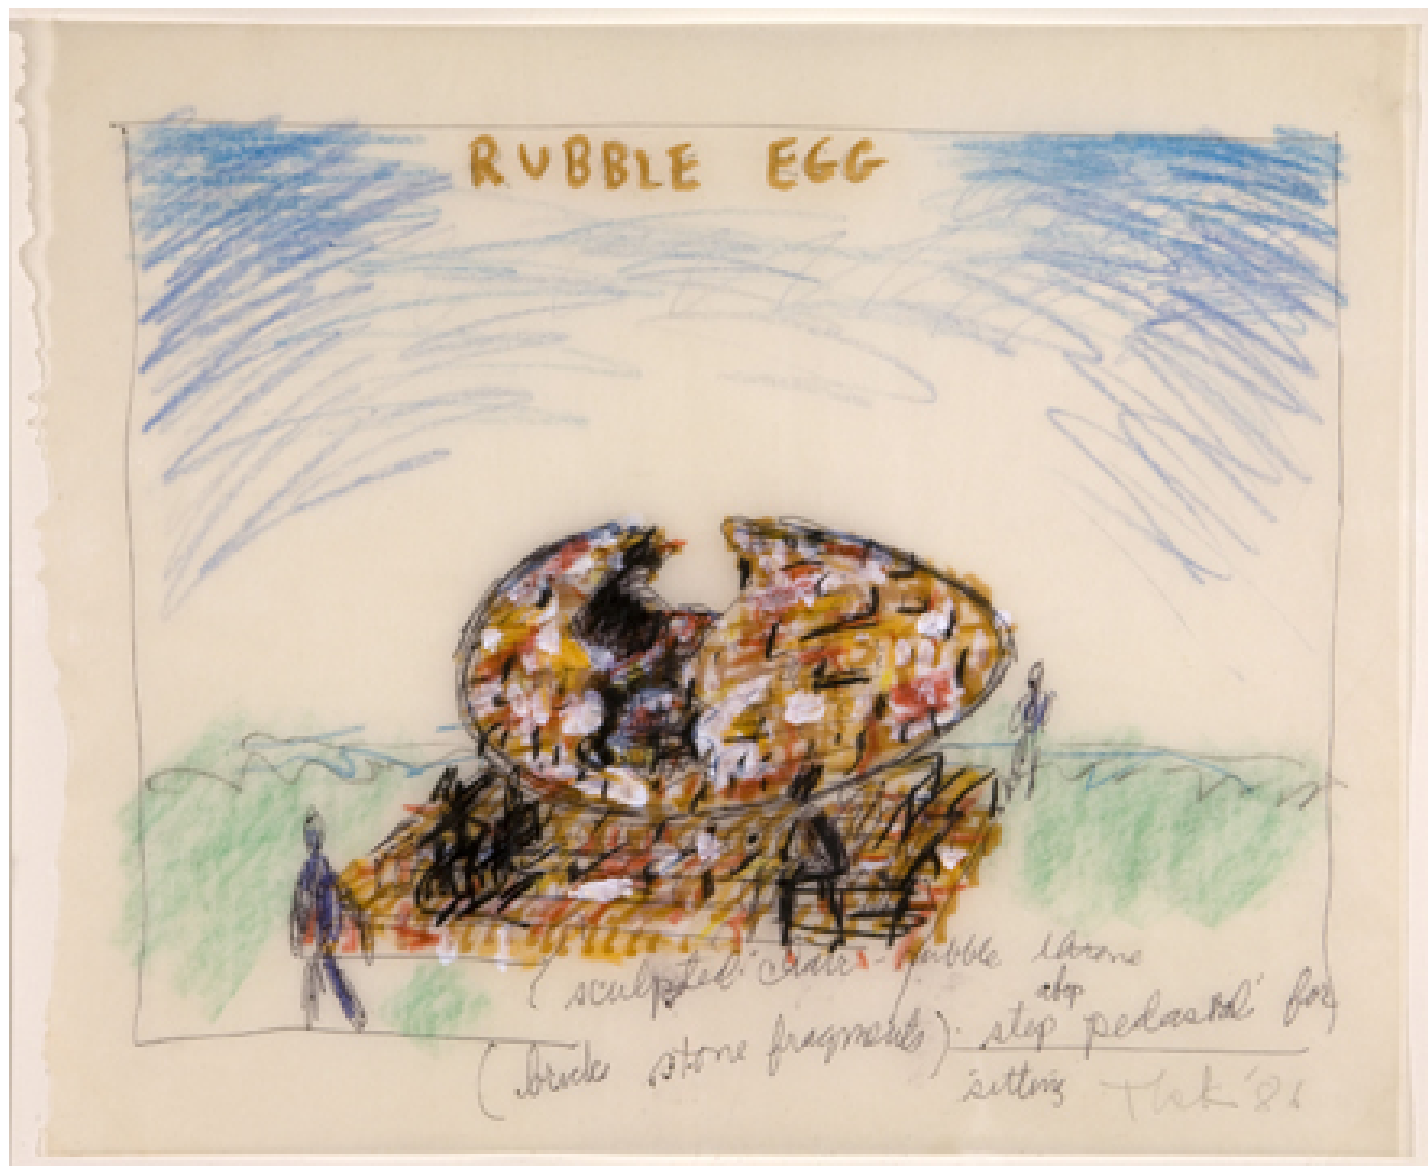

Alexander and Bonin

Paul Thek, Rubble Egg, 1986
16 x 20 in/40.6 x 50.8 cm
PAT-86-DR-180