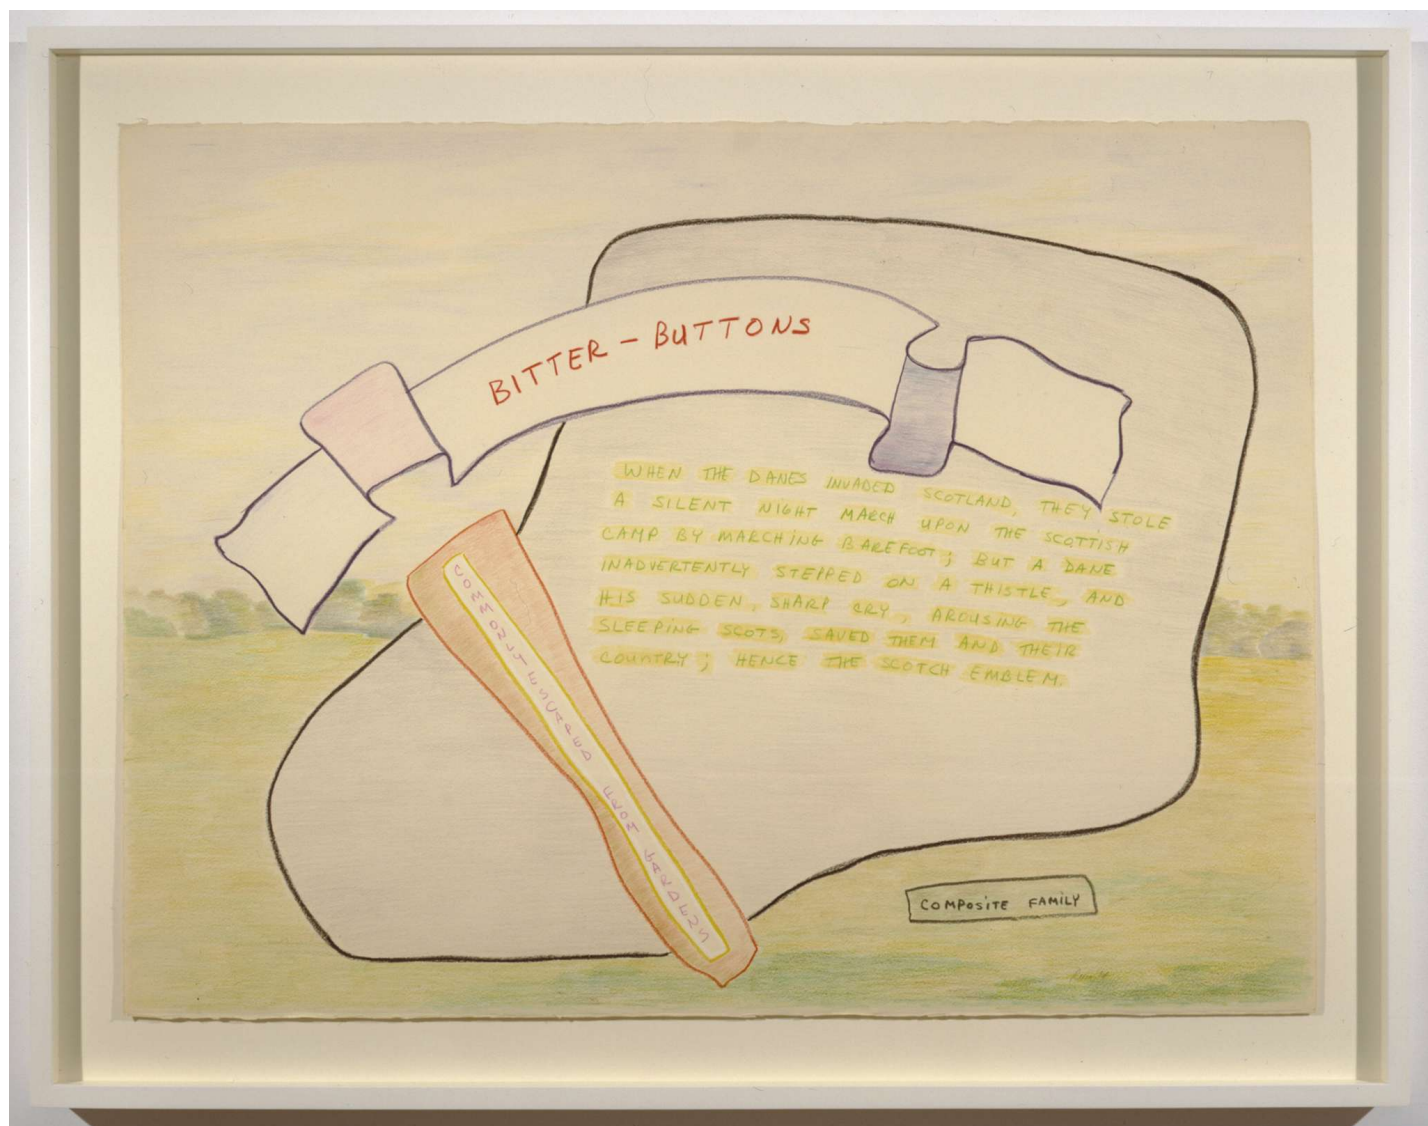

# Alexander and Bonin

Ree Morton, Bitter Buttons, 1974  
22½ x 30 in./57 x 76 cm  
REM-74-DR-059