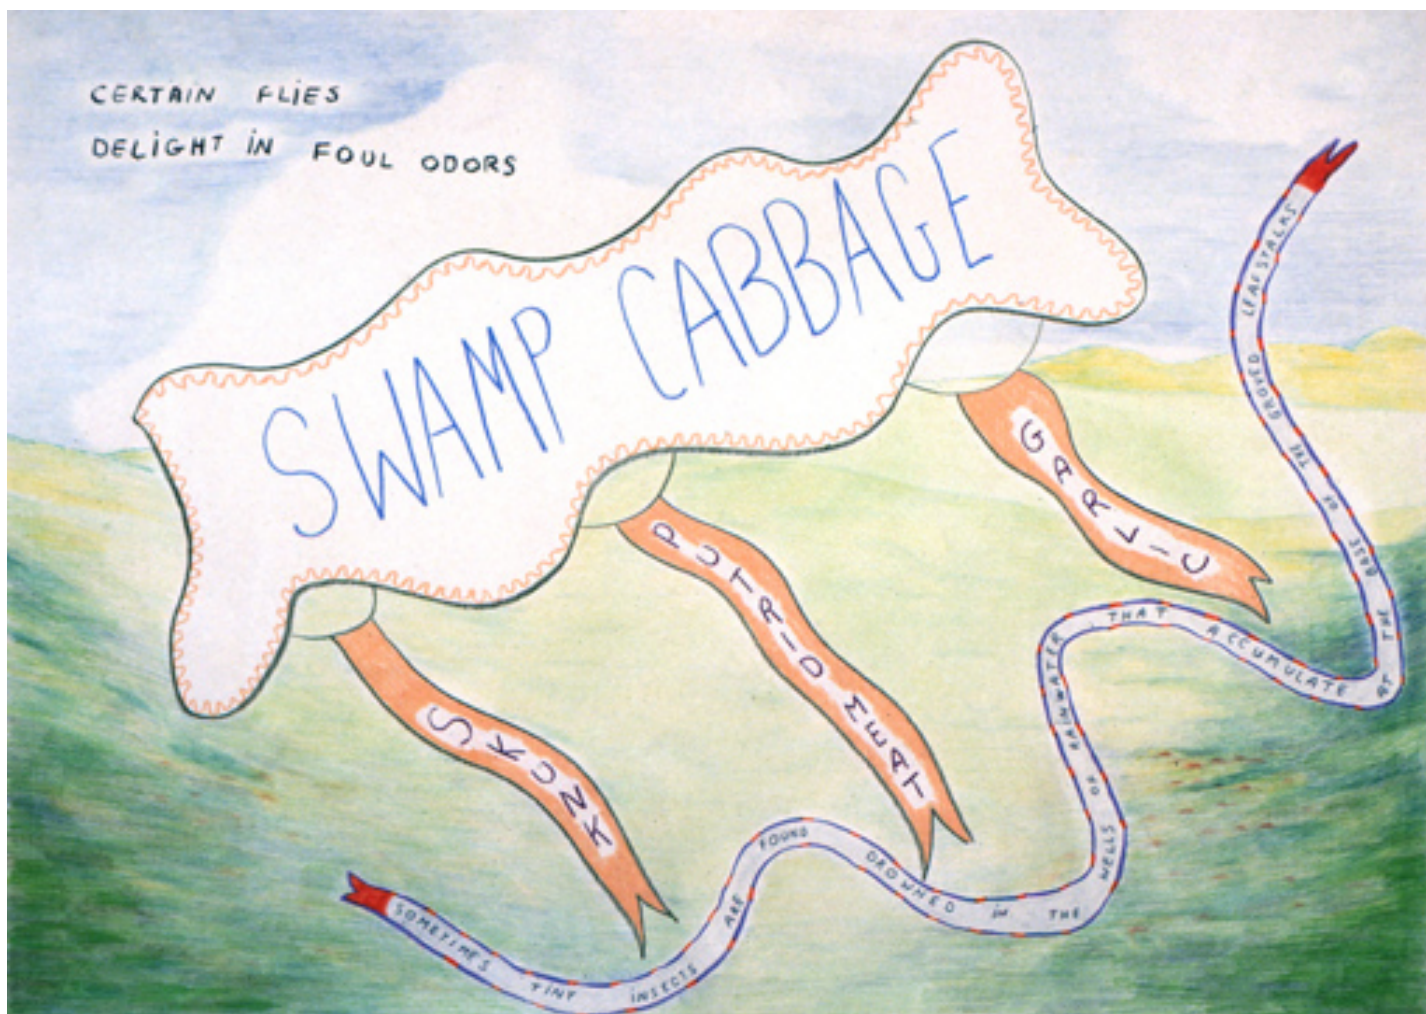

Alexander and Bonin

Ree Morton, Swamp Cabbage, 1974
29½ x 41½ in./74.9 x 105.4 cm
REM-74-DR-098