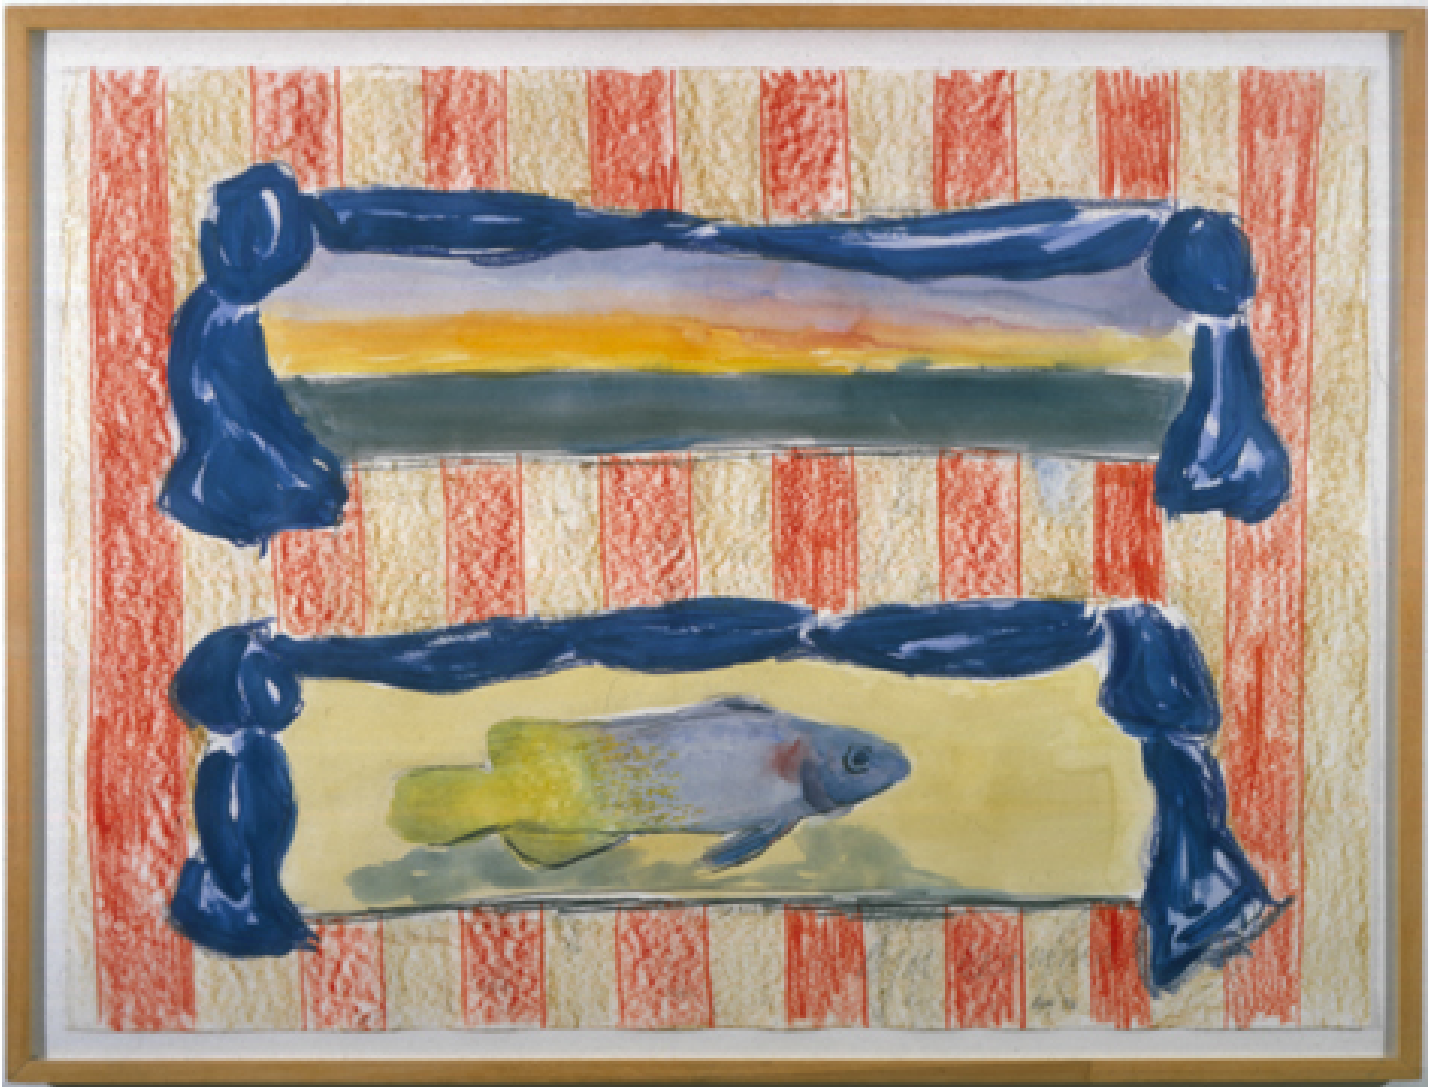

Alexander and Bonin

Ree Morton, Study for Regional Piece (Royal Gramma), 1976
29½ x 41 in./75 x 104 cm
REM-76-DR-099